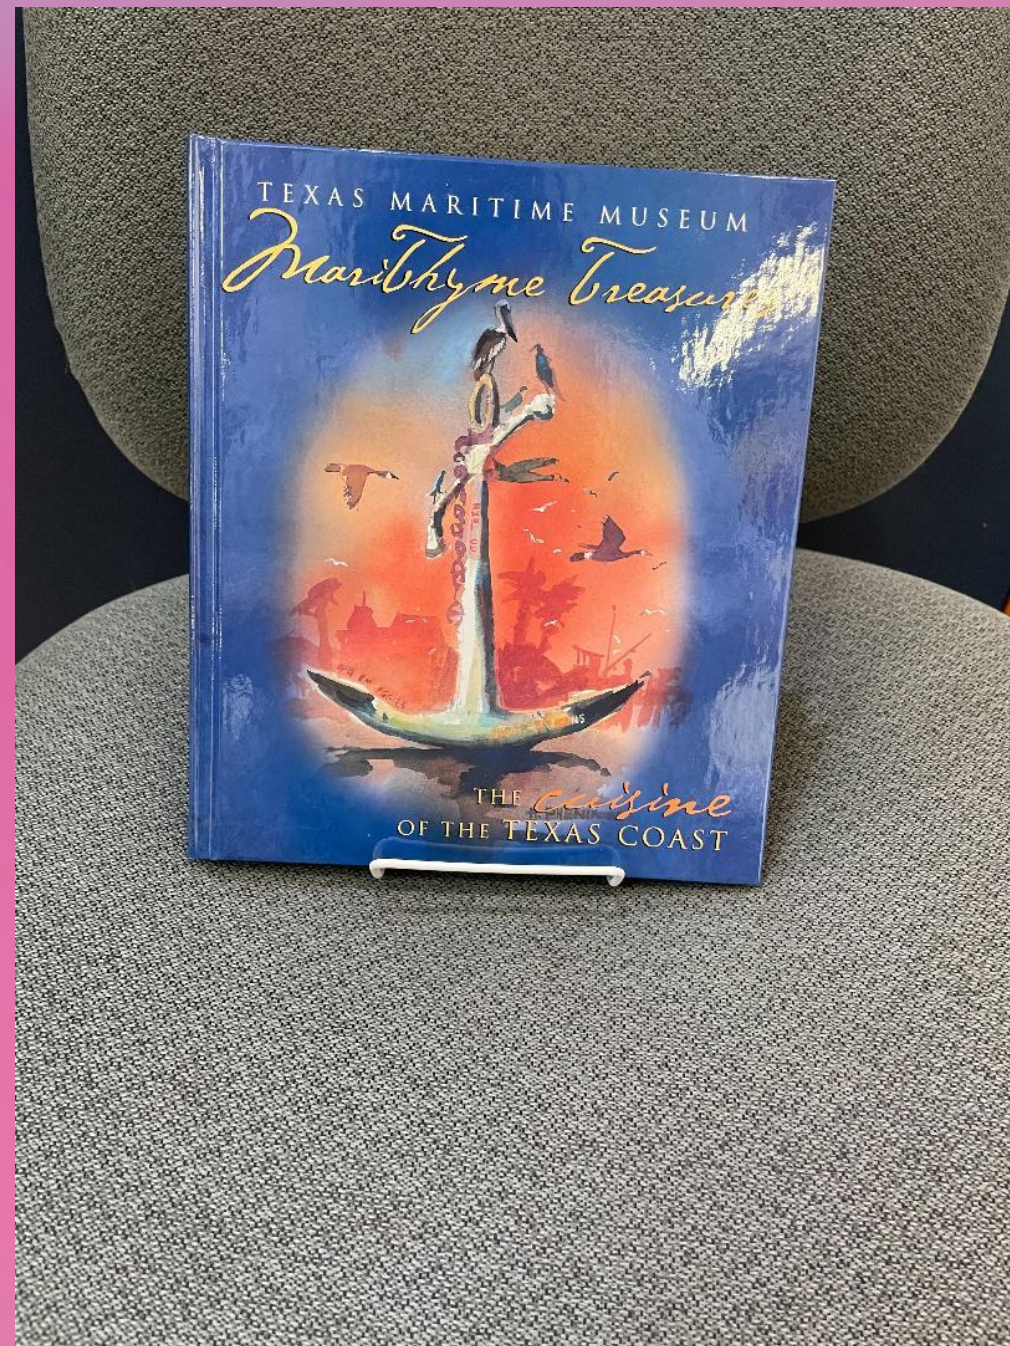

***MariThyme
Treasures: The
Cuisine of the
Texas Coast
(three copies)***

Donated by:
Maritime
Museum
(Rockport, TX)