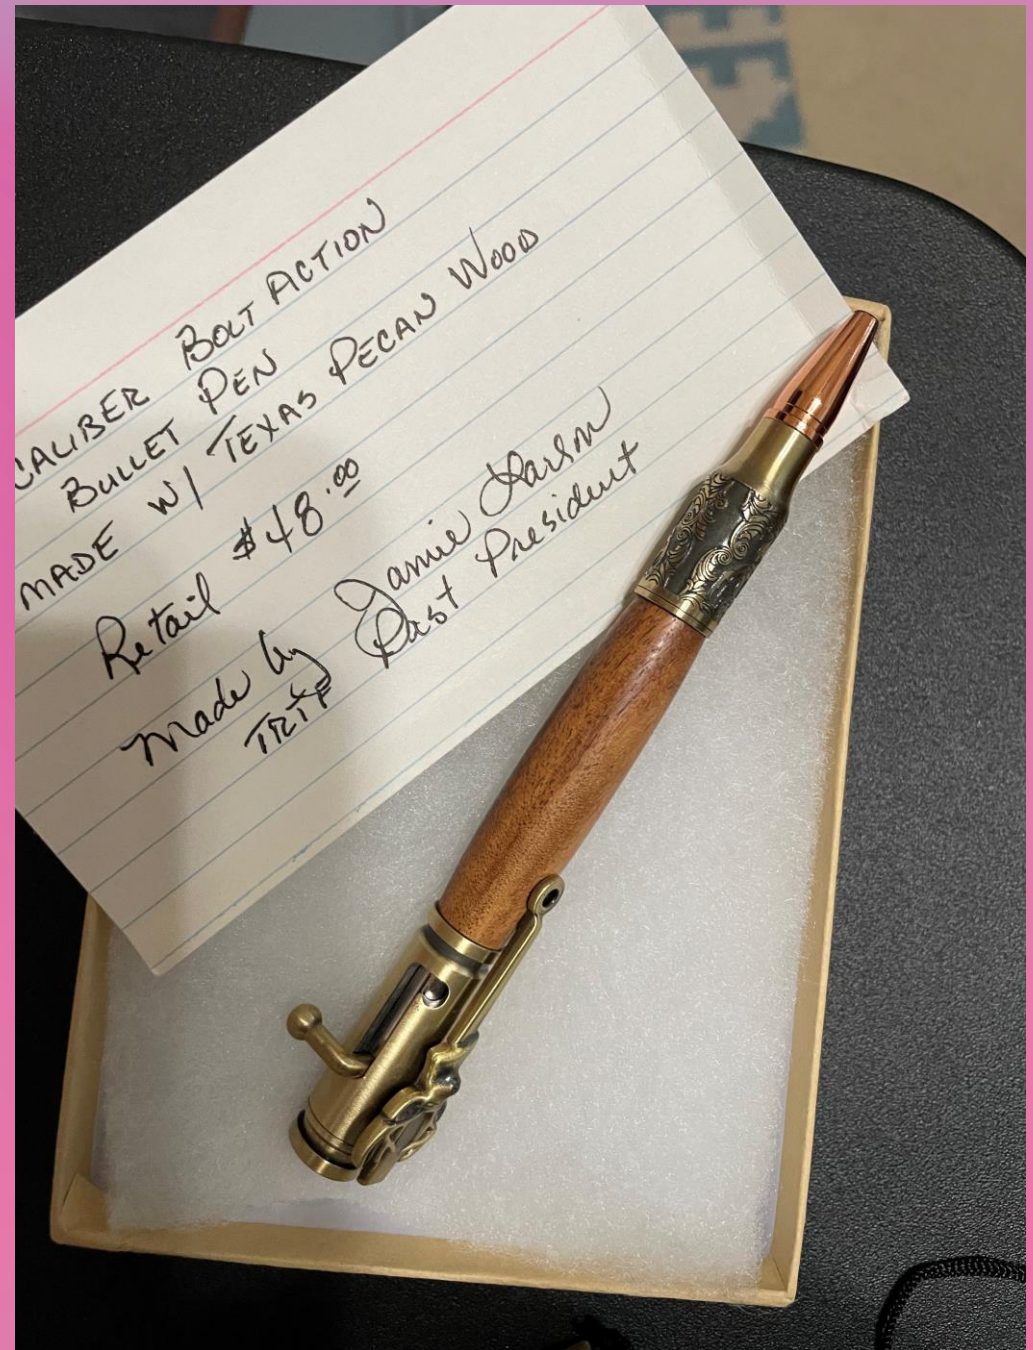

**Handmade pen
with Texas
pecan wood**

Donated by:
TRTF Past
President Jamie
Larson