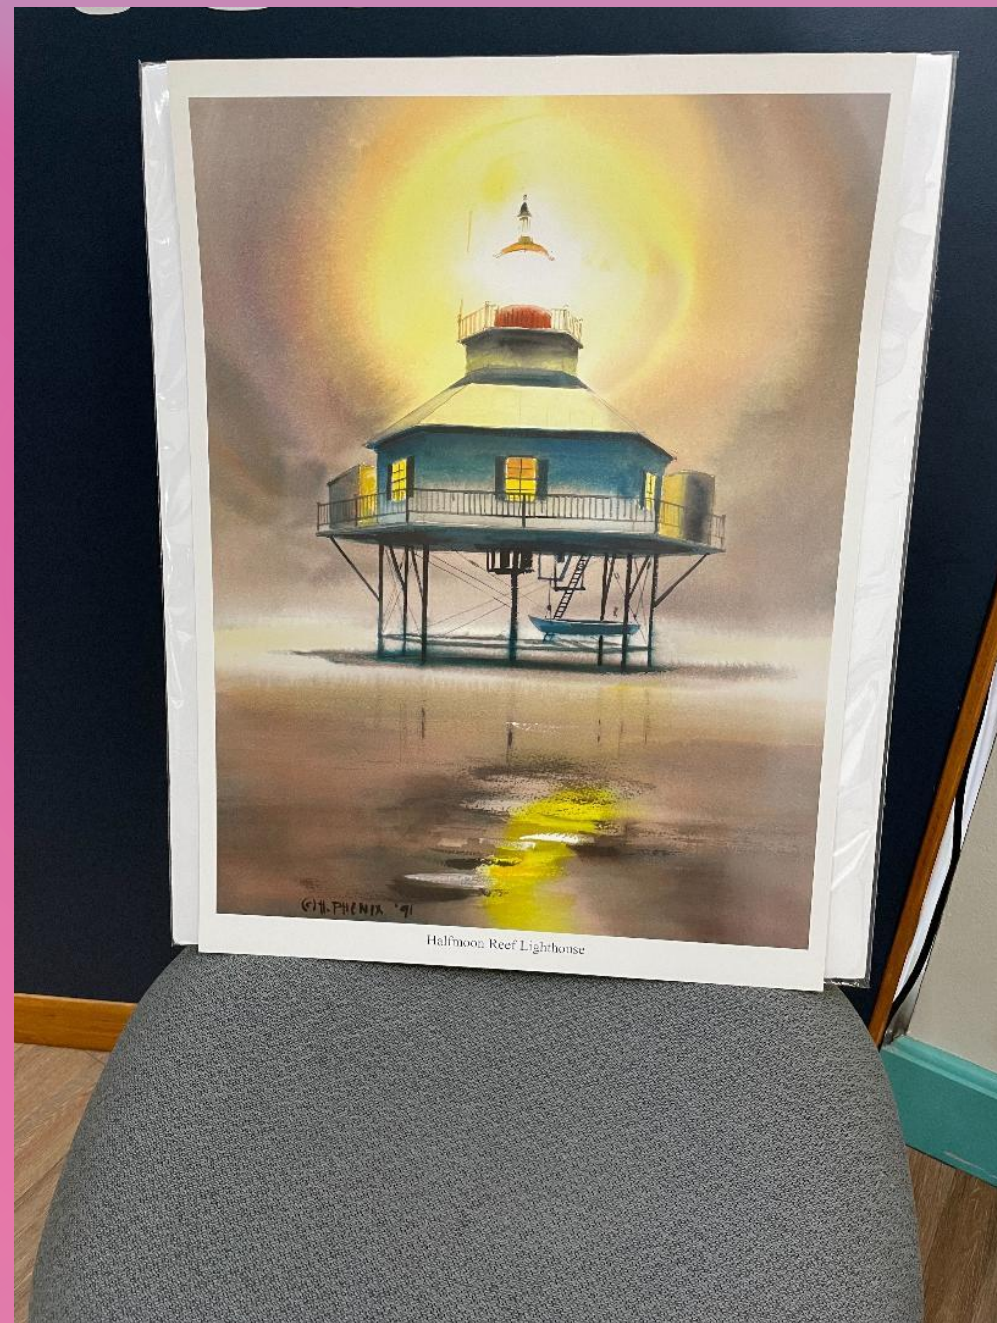

Point Isabel Lighthouse

***Aransas Pass
Lighthouse
watercolor***

Donated by:
Maritime
Museum
(Rockport, TX)

***Halfmoon Reef
Lighthouse
watercolor***

Donated by:
Maritime Museum
(Rockport, TX)

***Bolivar Point
Lighthouse
watercolor***