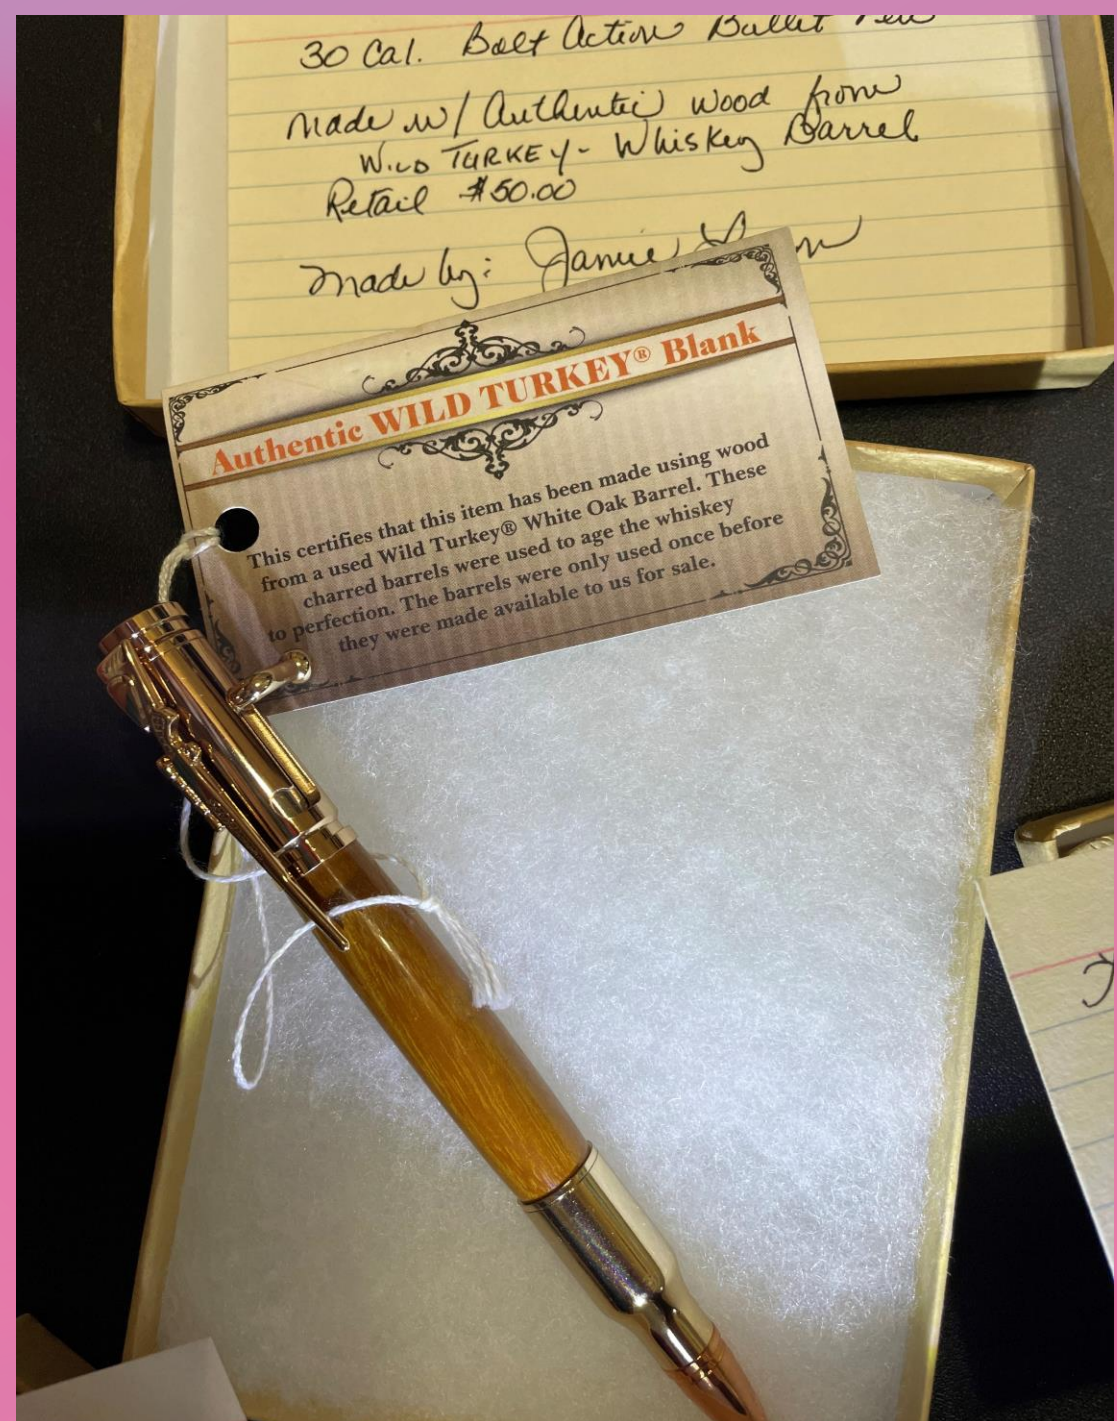

Acrylic Pen w/ Swarovski Crystals

Retail - \$40.00

Made by:

Jamie Larson
TRTF Past President
Milam Co. RSPA

**Handmade with
authentic wood
from Wild-
Turkey whiskey
barrel pen**

Donated by:
TRTF Past
President Jamie
Larson