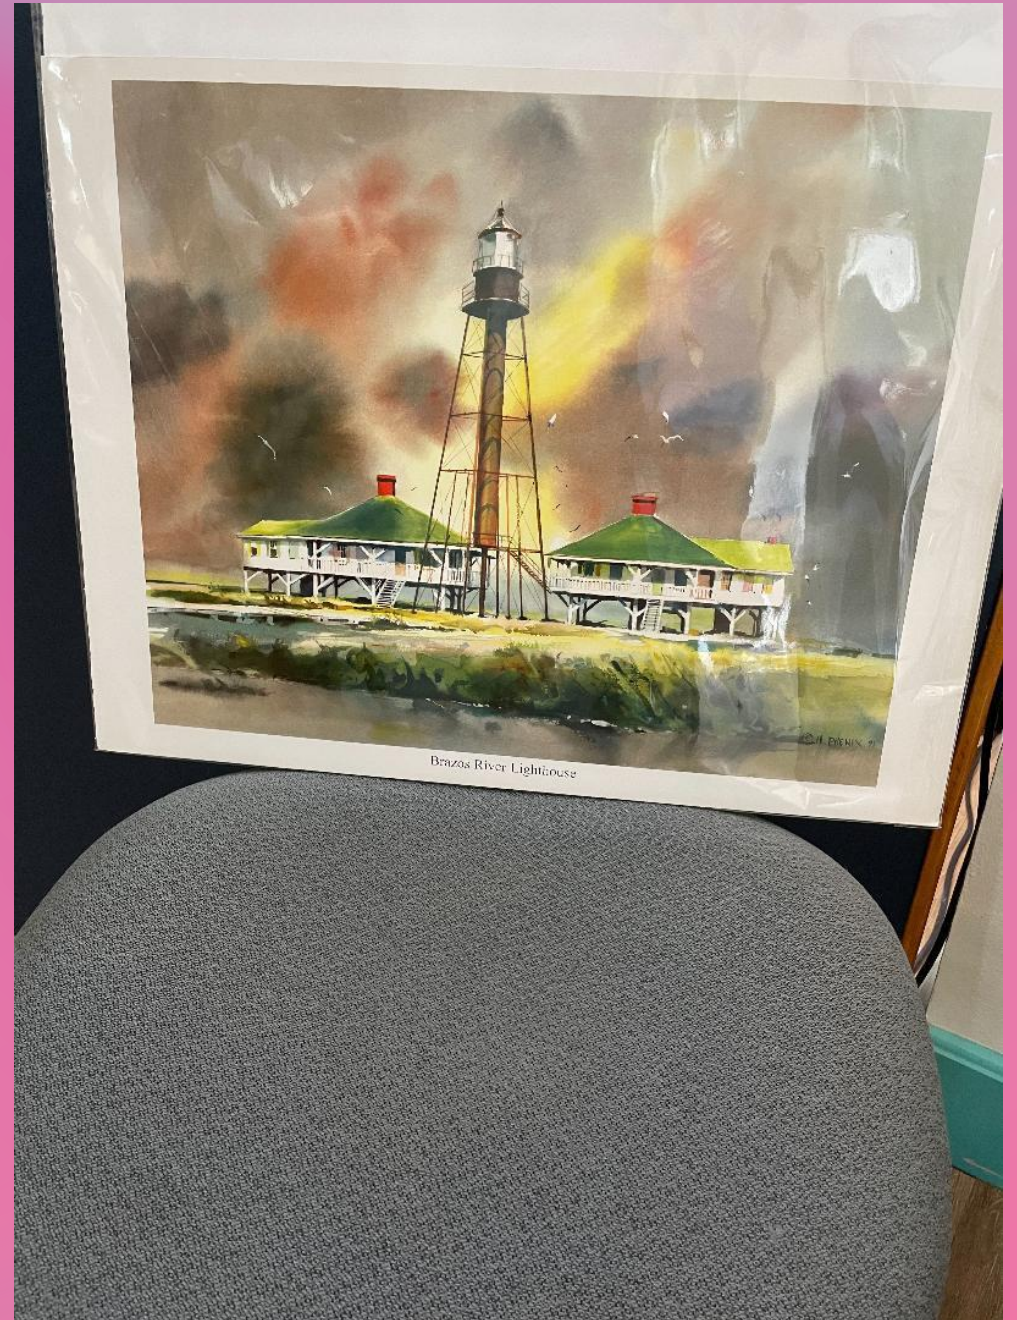

***Brazos River
Lighthouse
watercolor***

Donated by:
Maritime
Museum
(Rockport, TX)