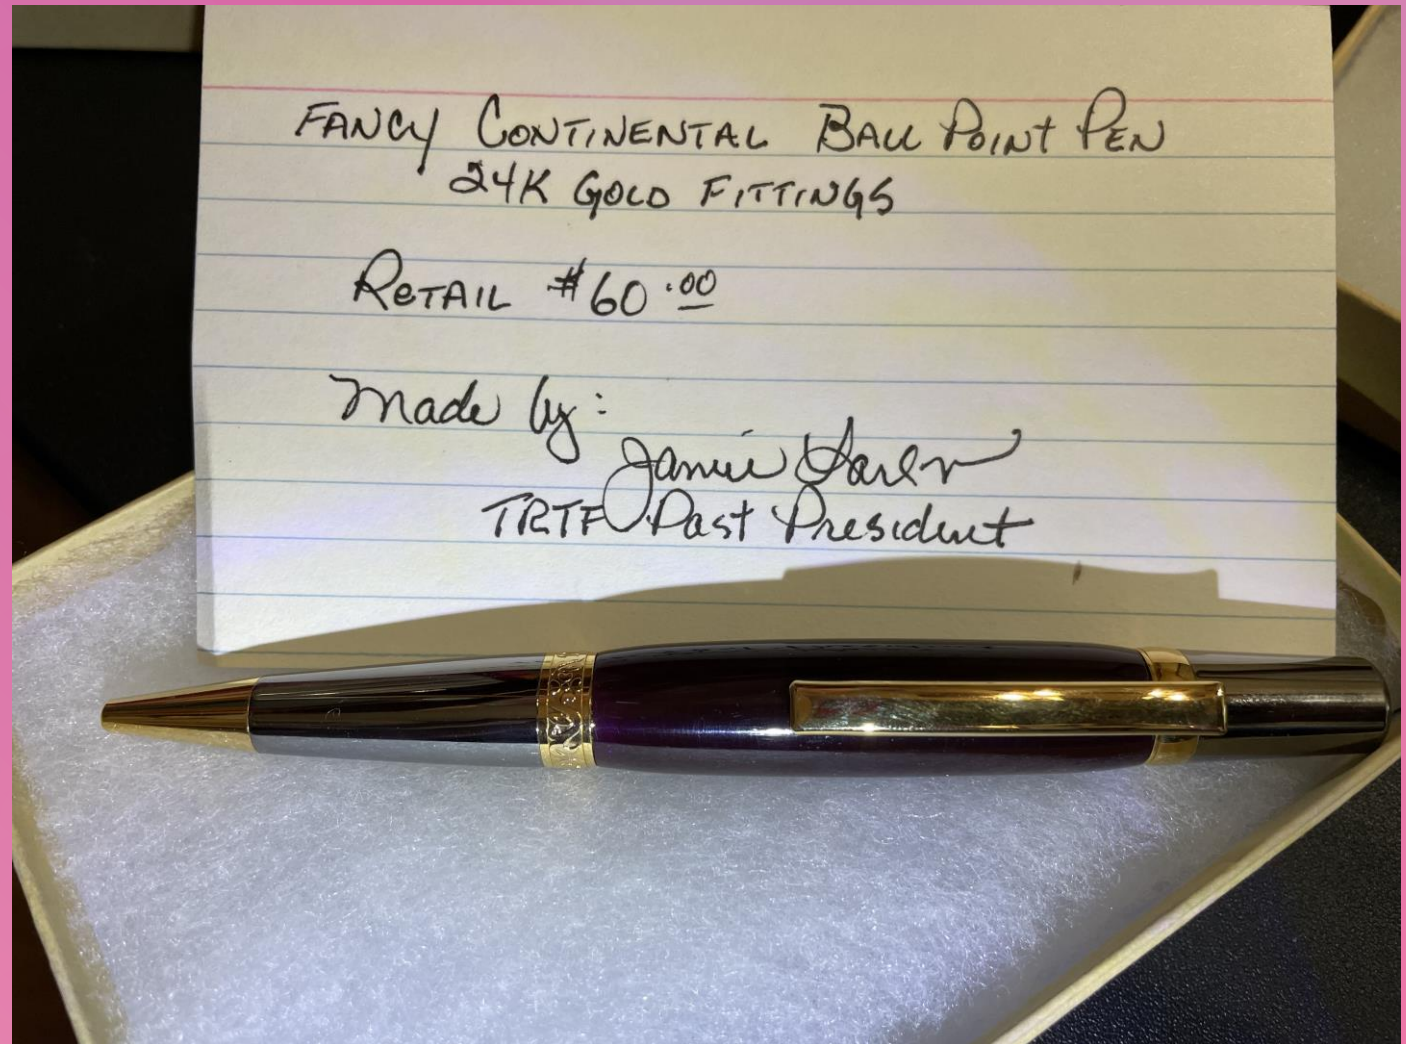

**Continental
ball point pen
with 24K gold
fittings**

Donated by:
TRTF Past
President Jamie
Larson