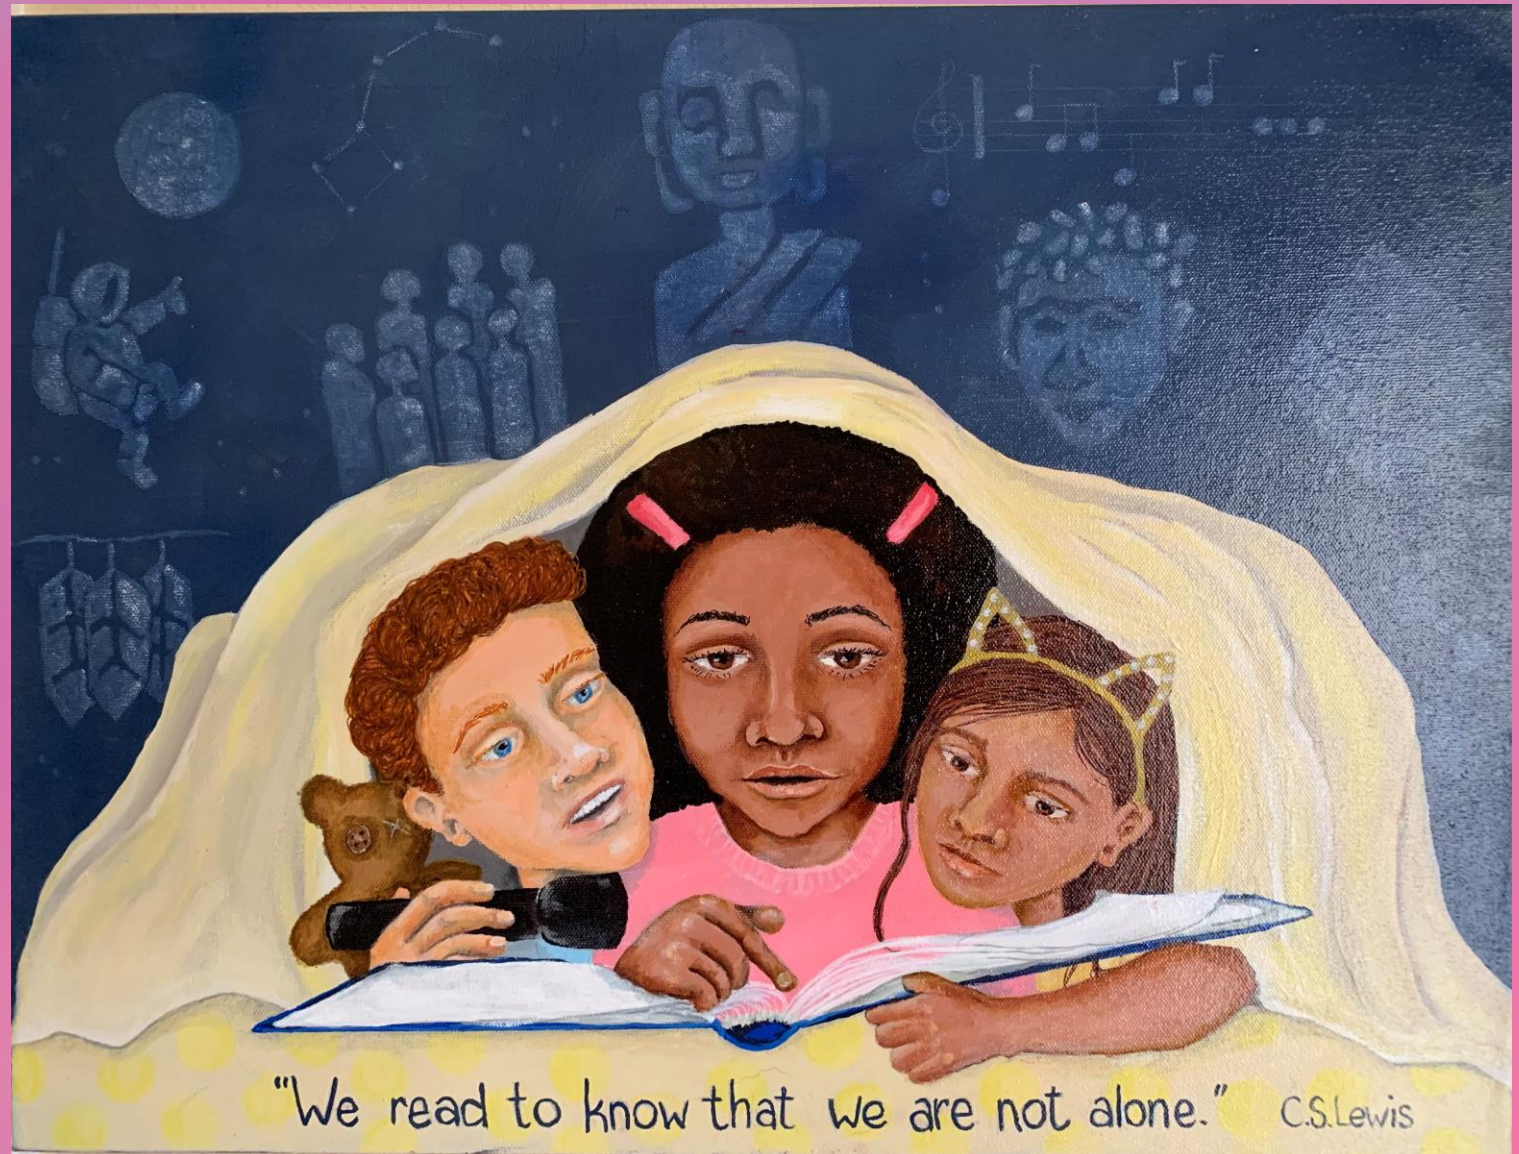

18" X 24"
commissioned
painting

Donated by:
Midland ARSP