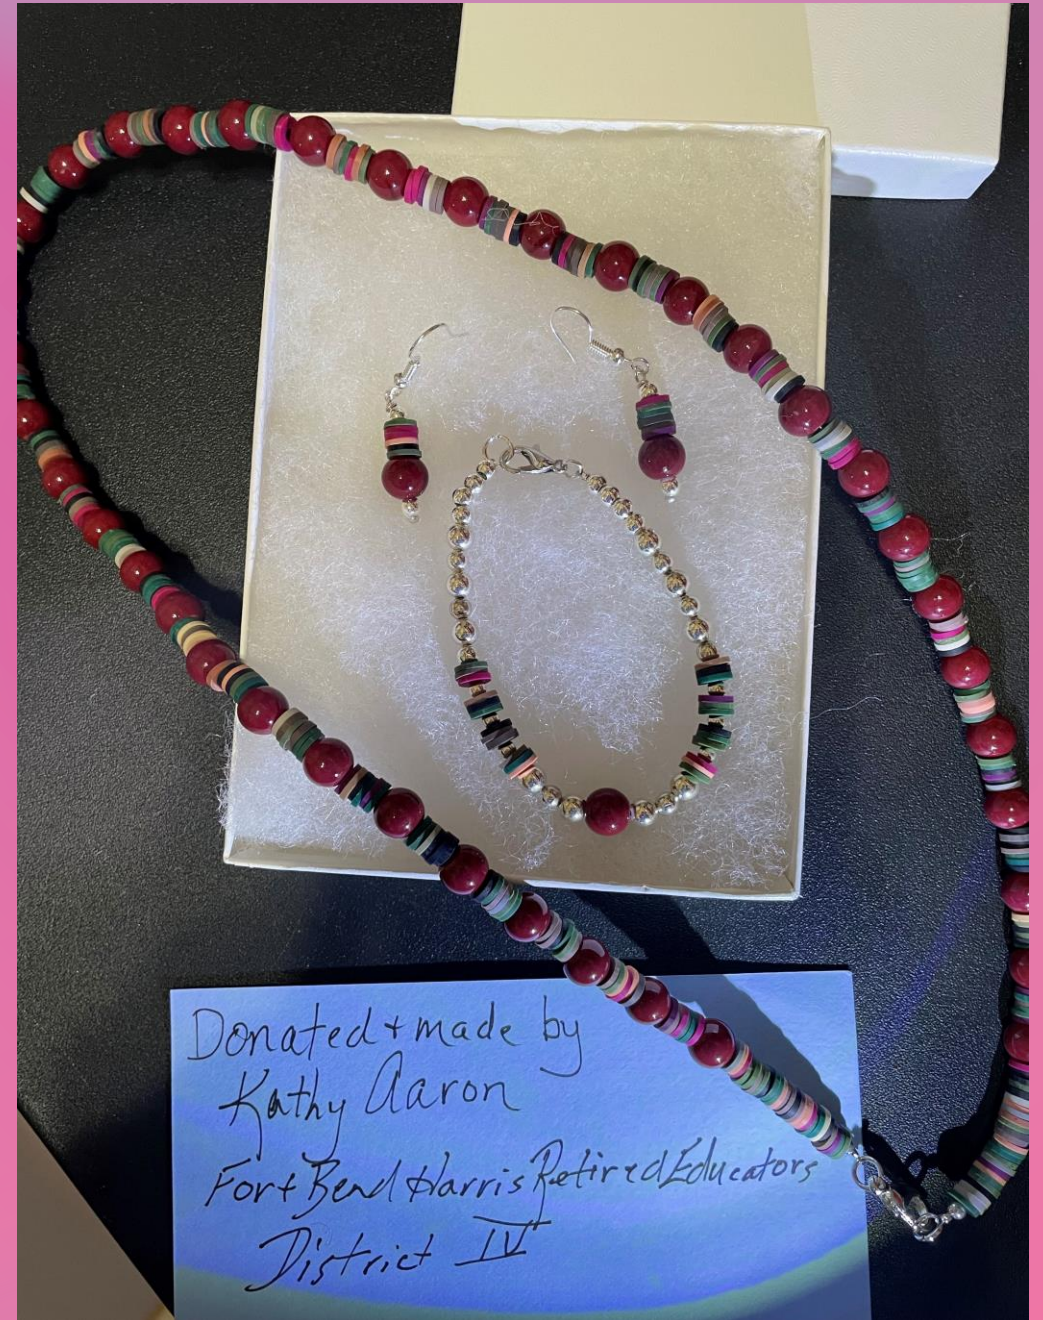

***Matching
necklace, earrings,
and bracelet set***

Donated by:
Kathy Aaron and
For Bend-Harris RE