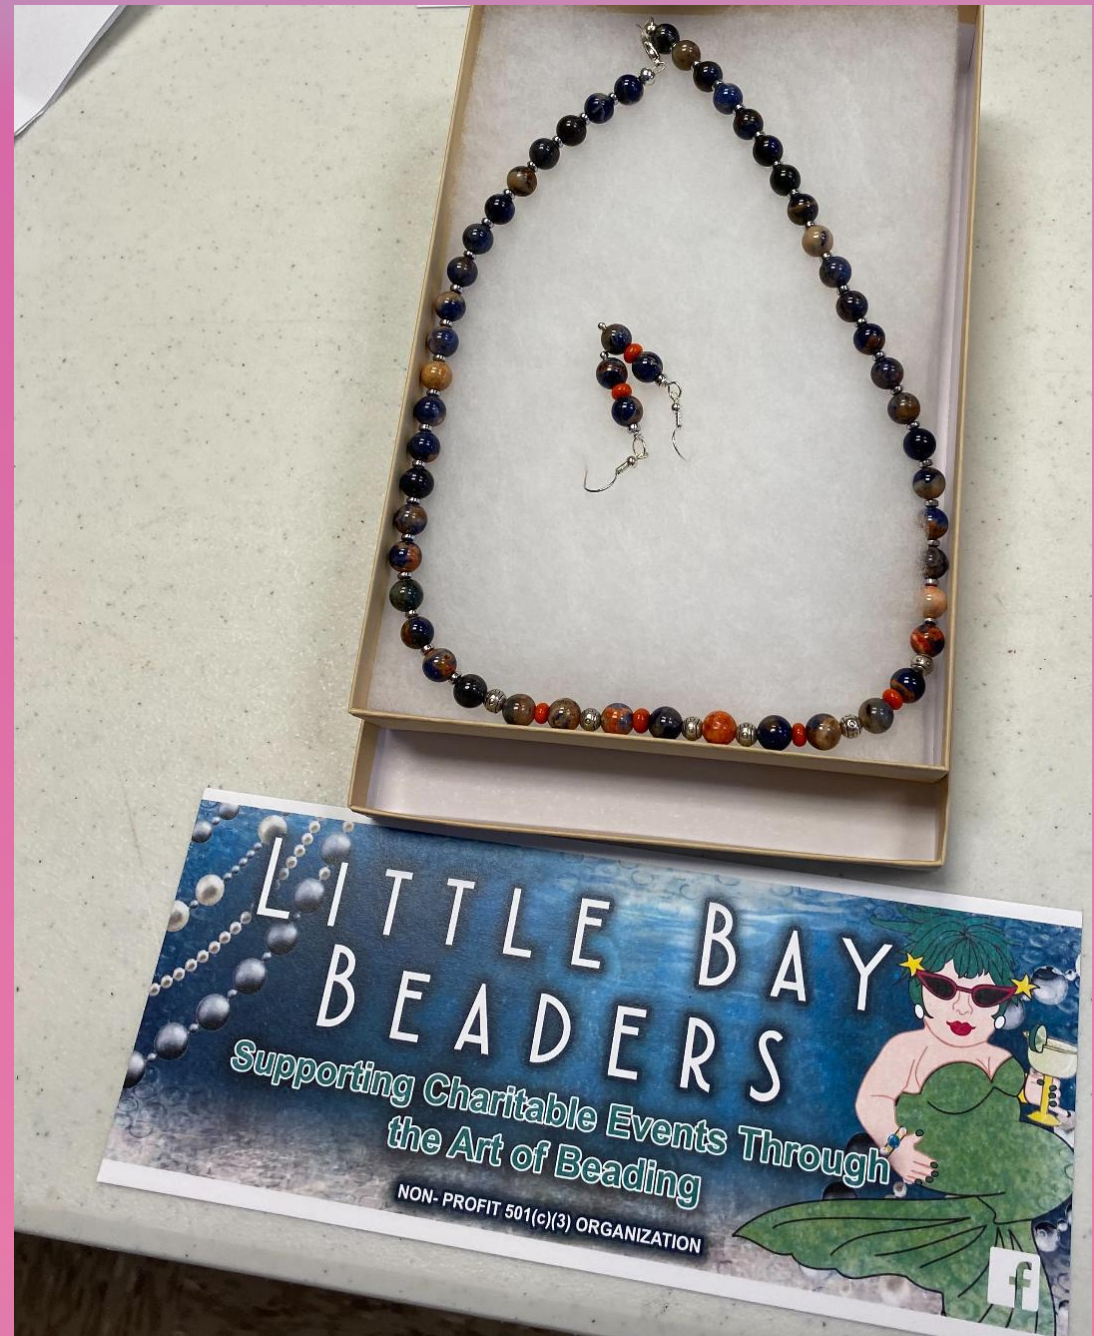

***Multi-colored
bead necklace
with matching
earrings***

Donated by:
Little Bay Beaders